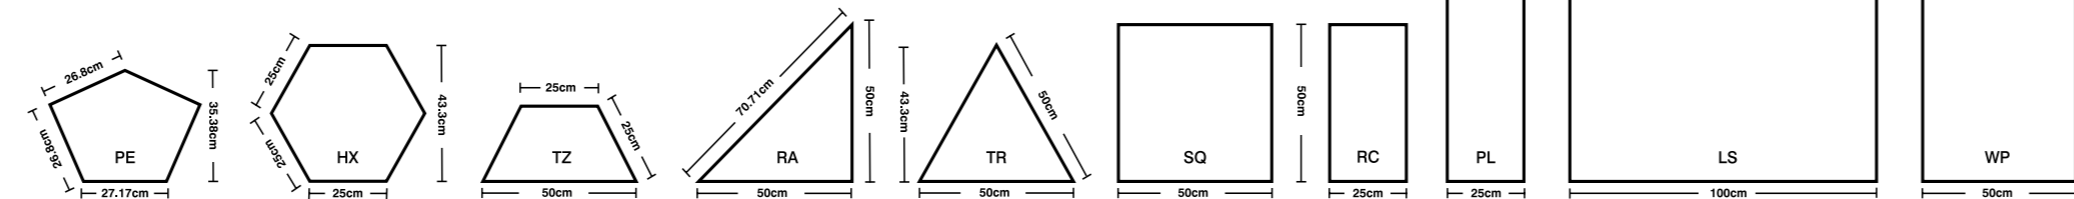

BASE PENTAGON

MISTY PENTAGON

SHIFT SQUARE, PENTAGON, HEXAGON, RIGHTANGLE

VIVID HEXAGON, RIGHTANGLE, TRIANGLE, TRAPEZOID

ALL DESIGNS CAN BE ORDERED IN 10 SHAPES BY SIGNATURE® - MINIMUM ORDER APPLIES
 ALL RANGES SHOWN ARE STOCKED IN THERMO BAK™
 ALL RANGES CAN BE ORDERED IN COMFI BAK® - MINIMUM ORDER APPLIES

SPECIFICATIONS

BASE

pentagon plank

MISTY

pentagon plank

SHIFT

pentagon
hexagon
rightangle
square

VIVID

hexagon
rightangle
triangle
trapezoid
square

product

construction
yarn/fibre
pile weight
pile height
gauge
tile size

multi-level loop with tip shear
solution dyed nylon
986g/m²
5.5mm
1/10
pentagon plank 489.66 x 353.84mm
250 x 1000mm

multi-level loop with tip shear
solution dyed nylon & Antron Legacy®
1020g/m²
5.5mm
1/10
pentagon plank 489.66 x 353.84mm
250 x 1000mm

multi-level loop
solution dyed nylon
646g/m²
4.0mm
1/10
pentagon 489.66 x 353.84mm
hexagon 500 x 433mm
rightangle 500 x 500mm
square 500 x 500mm